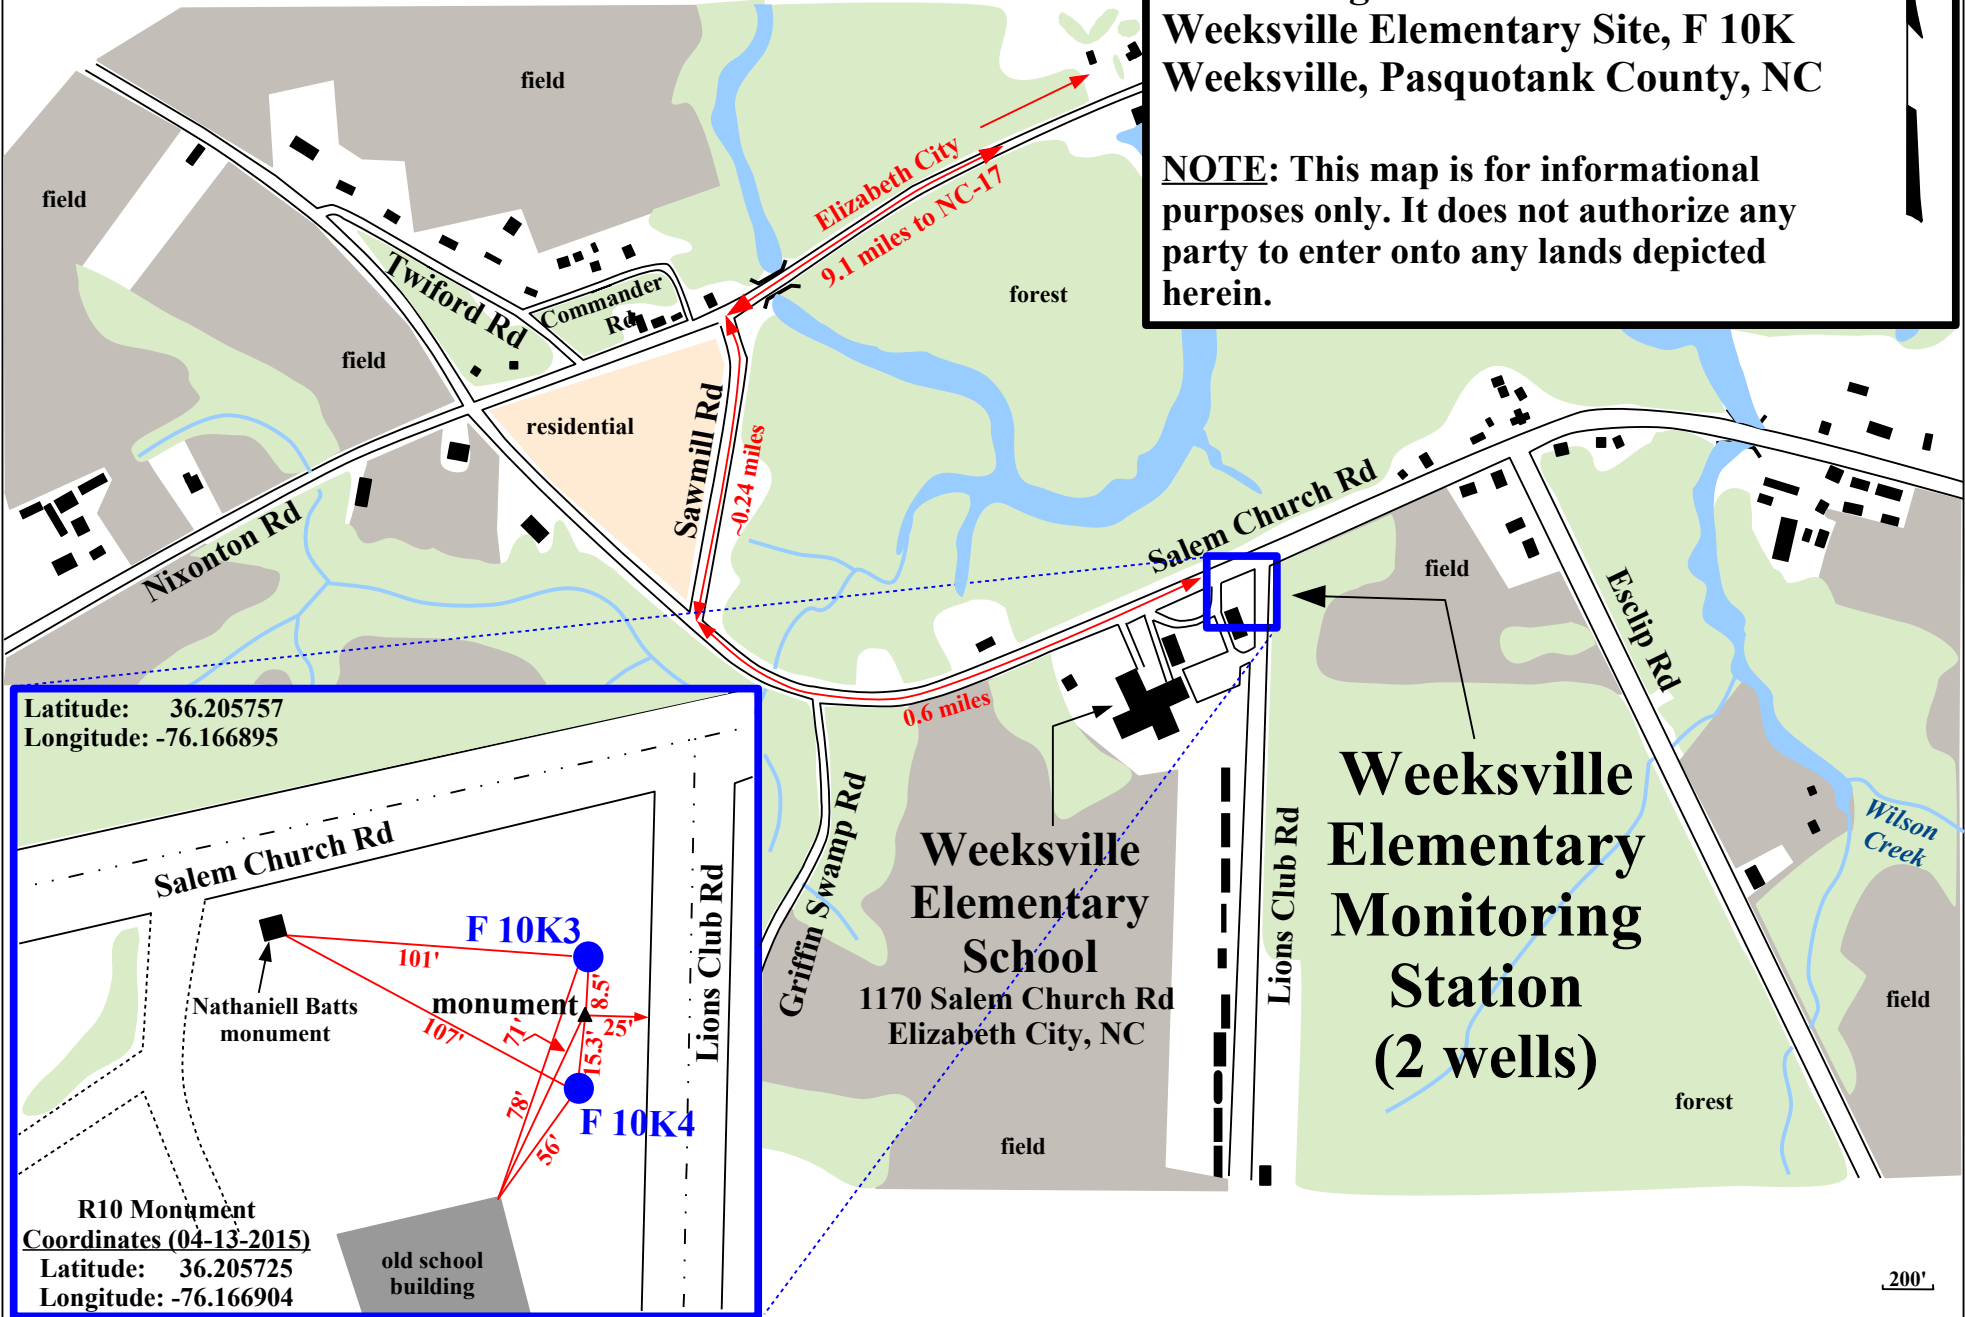

Site Map

North Carolina

Monitoring Well Network

Weeksville Elementary Site, F 10K

Weeksville, Pasquotank County, NC

NOTE: This map is for informational purposes only. It does not authorize any party to enter onto any lands depicted herein.

Latitude: 36.205757
Longitude: -76.166895

R10 Monument
Coordinates (04-13-2015)
Latitude: 36.205725
Longitude: -76.166904

Weeksville Elementary School
1170 Salem Church Rd
Elizabeth City, NC

Weeksville Elementary Monitoring Station (2 wells)

200'